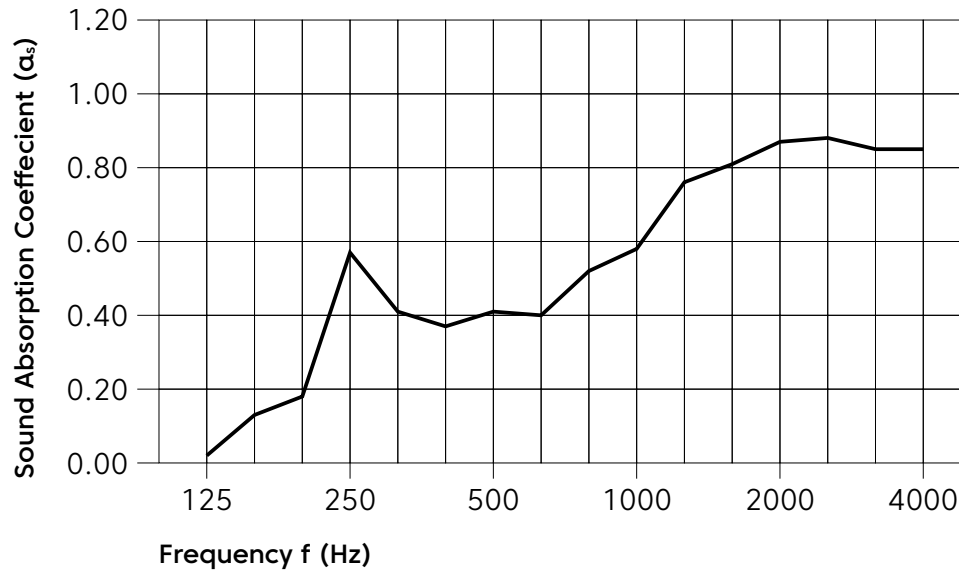

# Sound Absorption Results

\*Graph not to scale.

Frequency (Hz)	125	250	500	1000	2000	4000	<b>NRC</b>
$\alpha_s$ no air gap	0.02	0.57	0.41	0.58	0.87	0.85	<b>0.60</b>

Pixel  
Design  
SP24

Pearl  
+  
Carrot